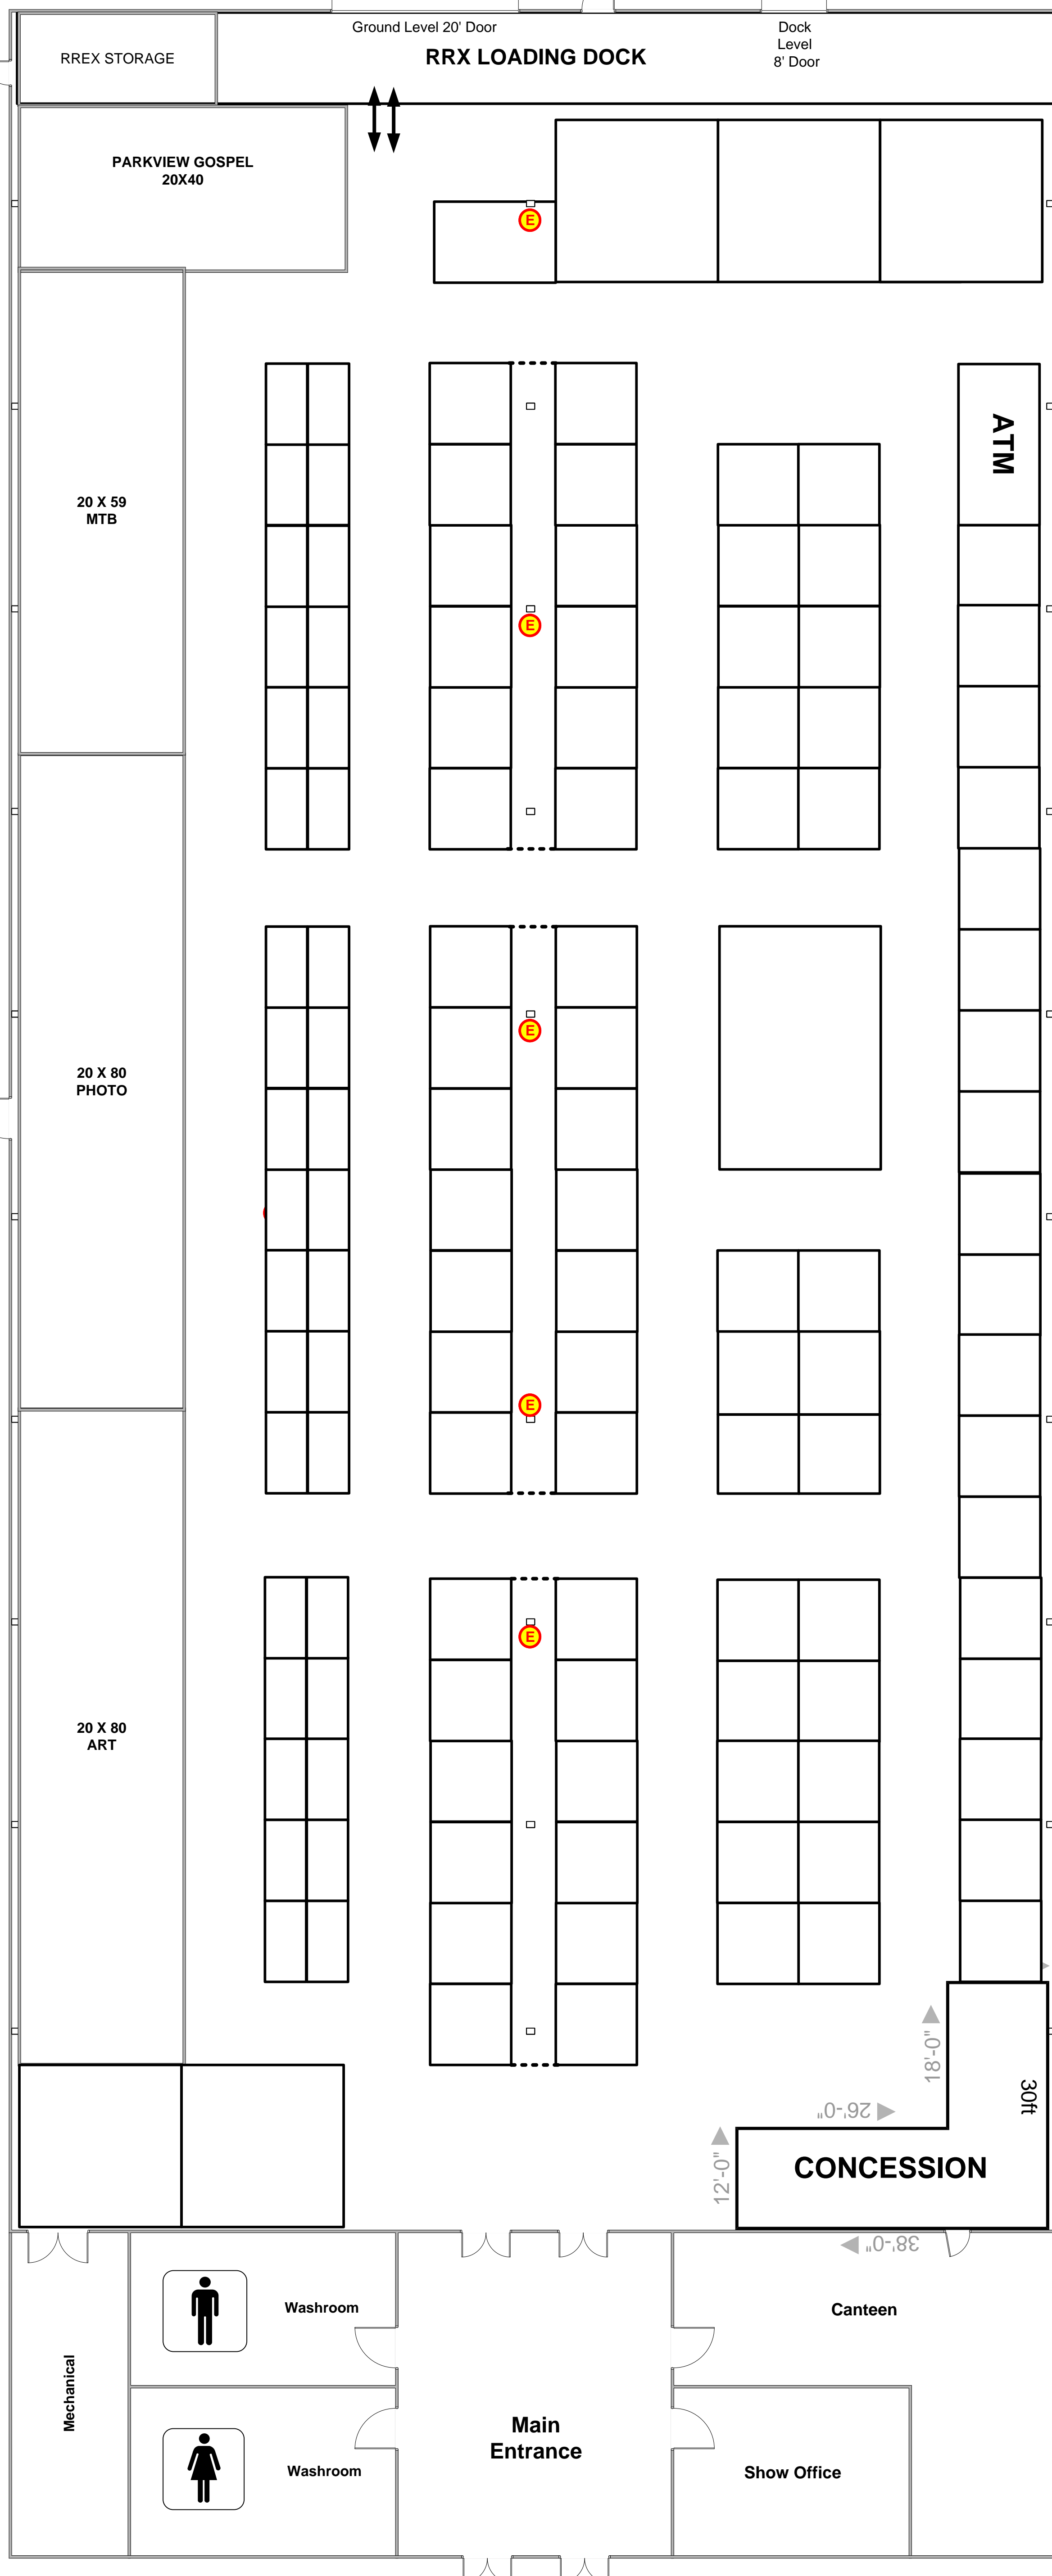

# RED RIVER EX SHOPPERS MARKET

**EVENT DATES:**

 Internal Venue Electrical (Electrical service on outside walls not shown)

 10'x10' Exhibit Space (Scale)

Red River Exhibition Park  
[www.redriverex.com](http://www.redriverex.com)

**JAN 24 2025**

**V1.1**

**NP**

*Floor plan by...*  
**CENTRAL DISPLAY LTD.**