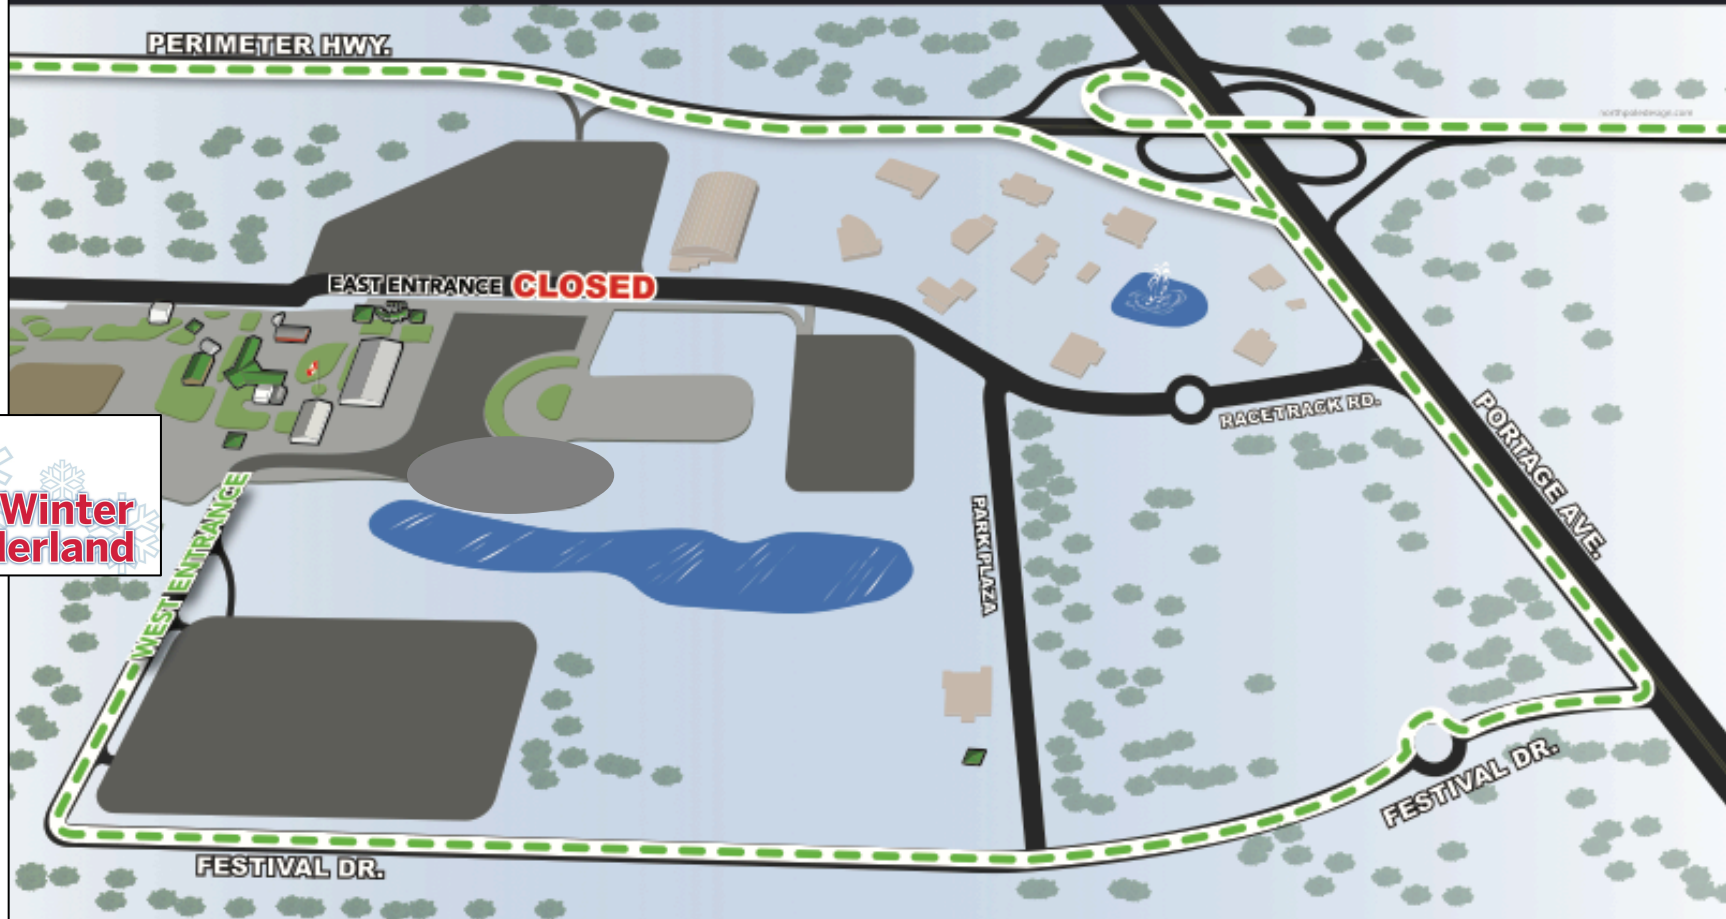

WEST ENTRANCE PARKING DIRECTIONS

Please use the **WEST** entrance to access Canada Inns Winter Wonderland.
Simply follow the green dotted line.